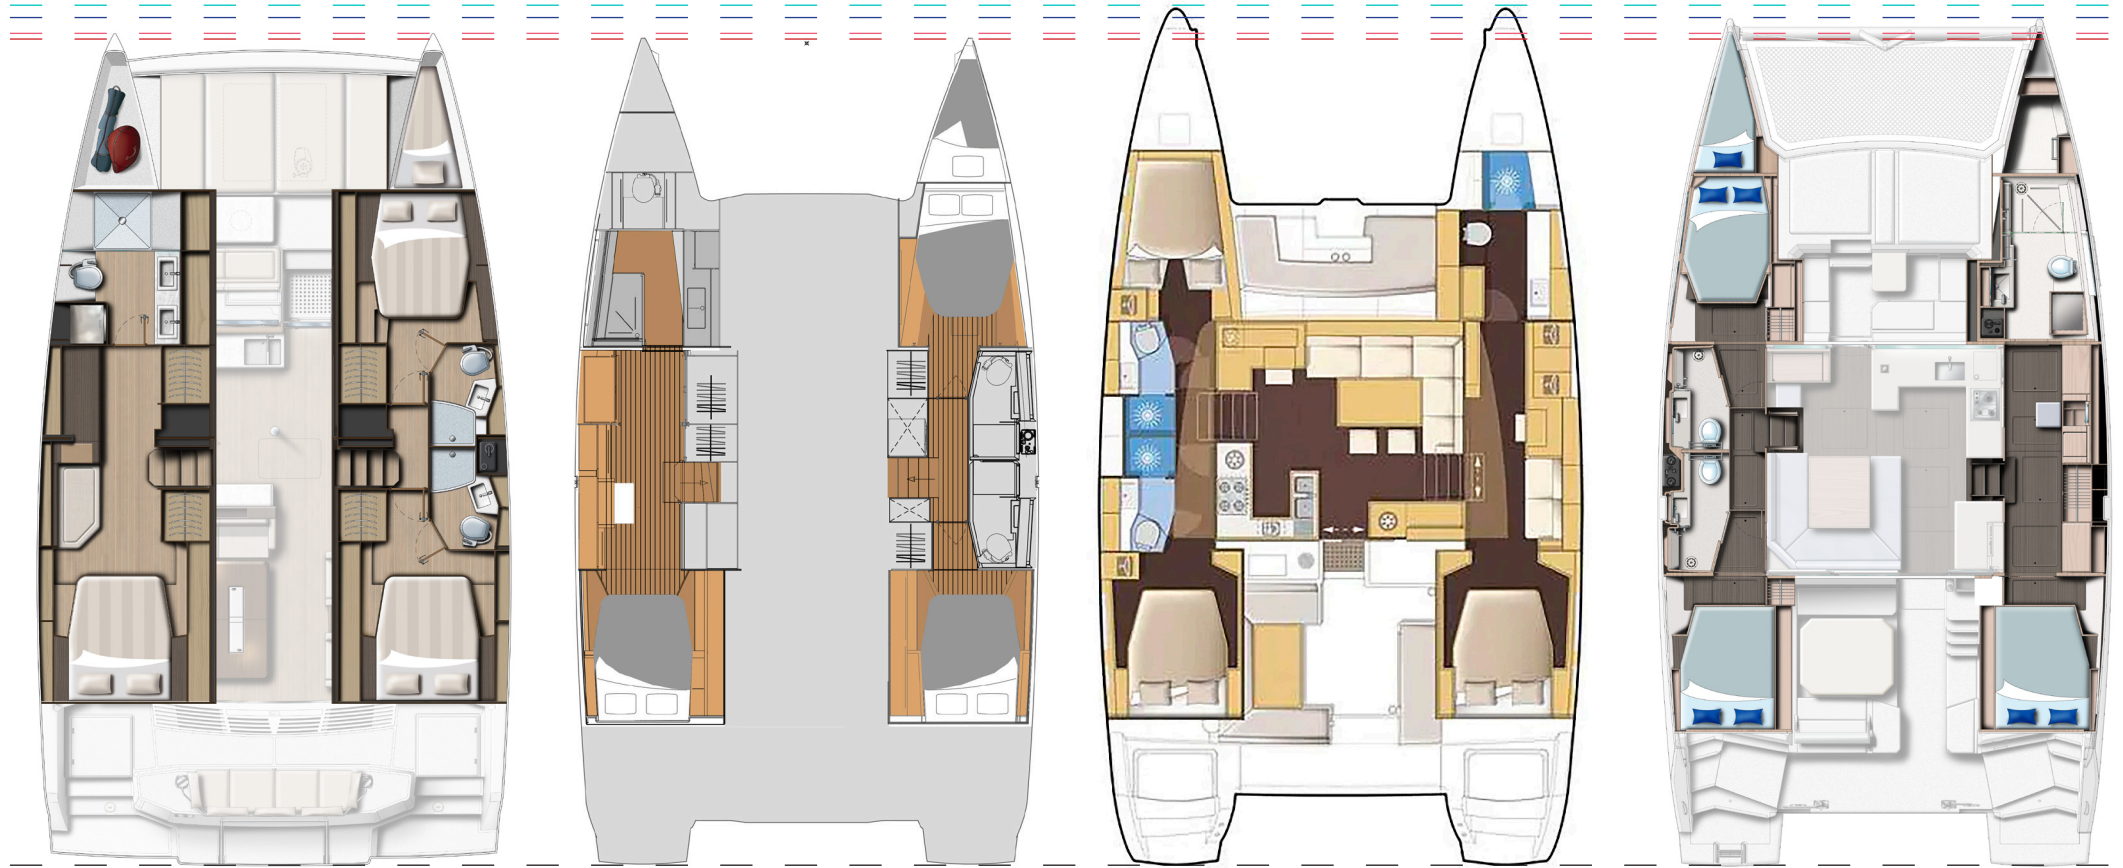

Deck and Flybridge layout

Usable surface
87.9 m² / 946 sqft

Usable surface
83.5 m² / 899 sqft

Usable surface
85 m² / 915 sqft

Usable surface
82.4 m² / 887 sqft

Mast axis

BALI 4.4

ELBA 45

LAGOON 450

LEOPARD 45

BALI
CATANAgroup

BENCHMARK 45 '

Sails layout

Upwind sail area
150 m² / 1614 sqft

Upwind sail area
144 m² / 1550 sqft

Upwind sail area
192 m² / 2066 sqft

Upwind sail area
144 m² / 1550 sqft

BALI4.4

ELBA 45

LAGOON 450

LEOPARD | 45

BENCHMARK 45'

3 cabins interior layout

BALI 4.4

ELBA 45

LAGOON 450

LEOPARD 45

BENCHMARK 45'

4 cabins interior layout

BALI 4.4

ELBA 45

LAGOON 450