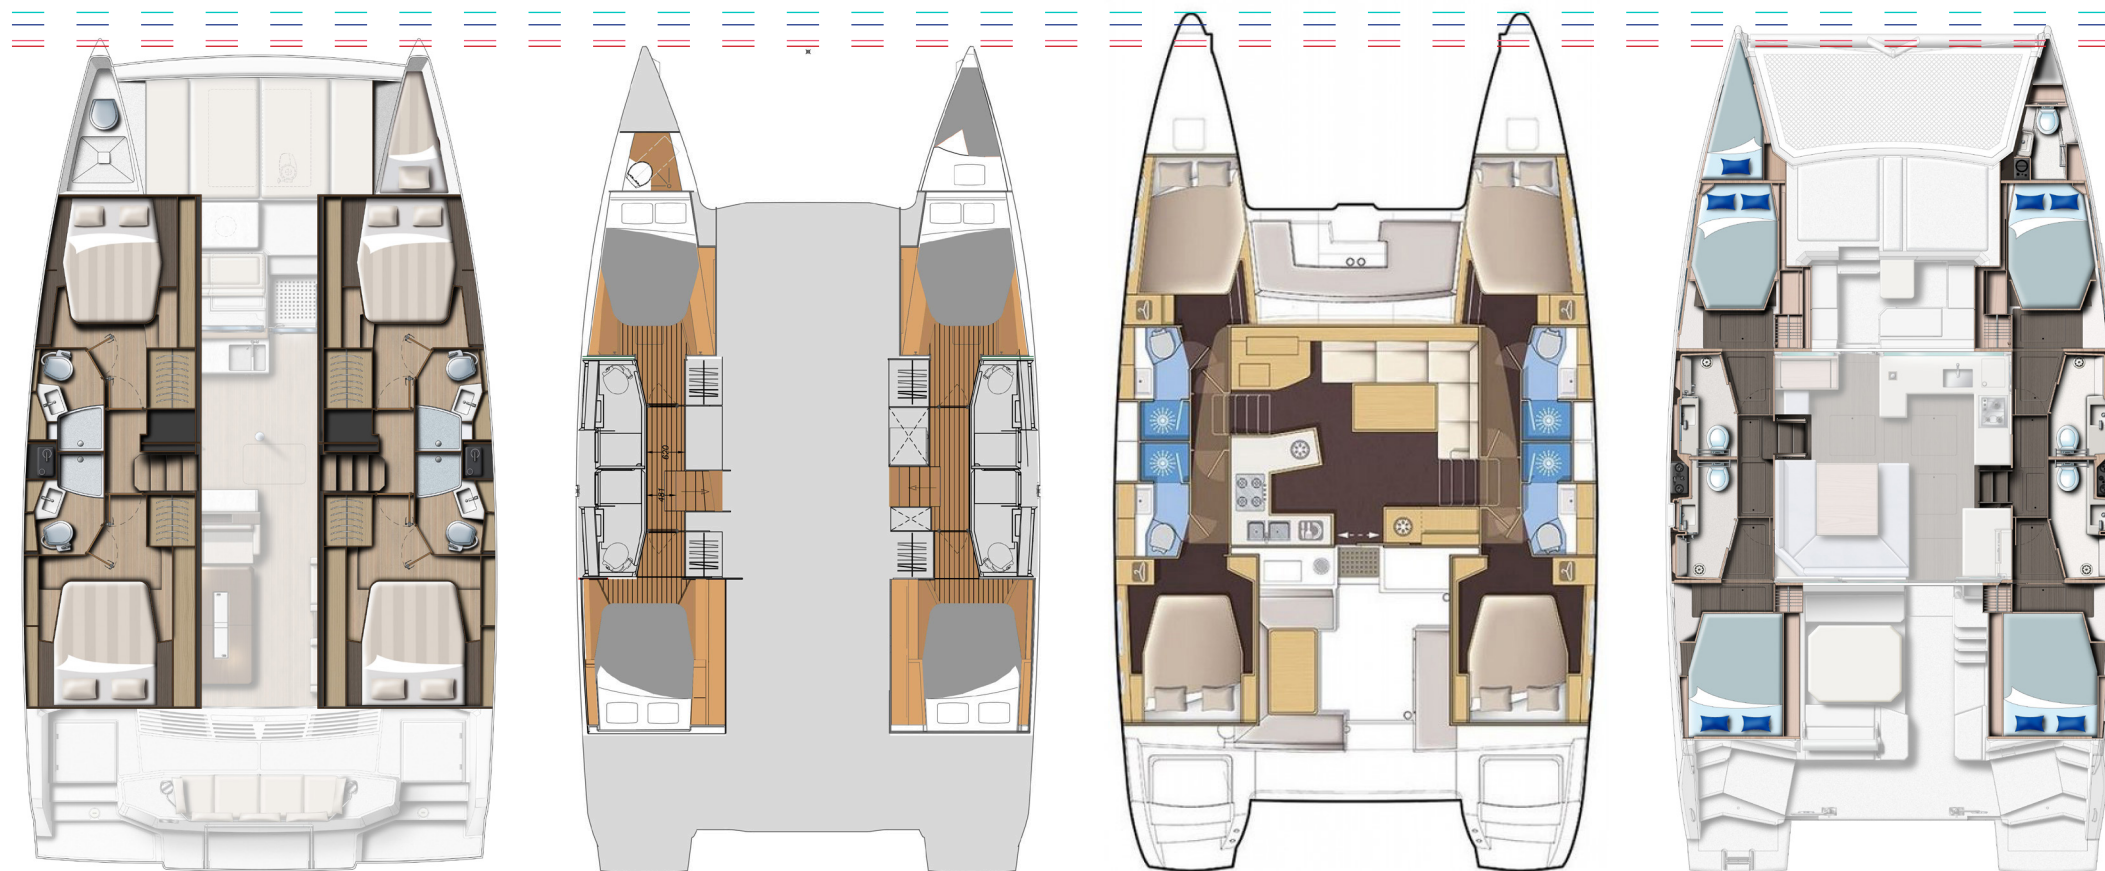

Deck and Flybridge layout

Usable surface
87.9 m² / 946 sqft

Usable surface
83.5 m² / 899 sqft

Usable surface
85 m² / 915 sqft

Usable surface
82.4 m² / 887 sqft

Mast axis

BALI 4.4

ELBA 45

LAGOON 450

LEOPARD 45

BALI
CATANAgroup

BENCHMARK 45 '

Sails layout

Upwind sail area
150 m² / 1614 sqft

Upwind sail area
144 m² / 1550 sqft

Upwind sail area
192 m² / 2066 sqft

Upwind sail area
144 m² / 1550 sqft

BALI4.4

ELBA 45

LAGOON 450

LEOPARD | 45

BENCHMARK 45'

3 cabins interior layout

BALI 4.4

ELBA 45

LAGOON 450

LEOPARD 45

BENCHMARK 45'

4 cabins interior layout

BALI 4.4

ELBA 45

LAGOON 450